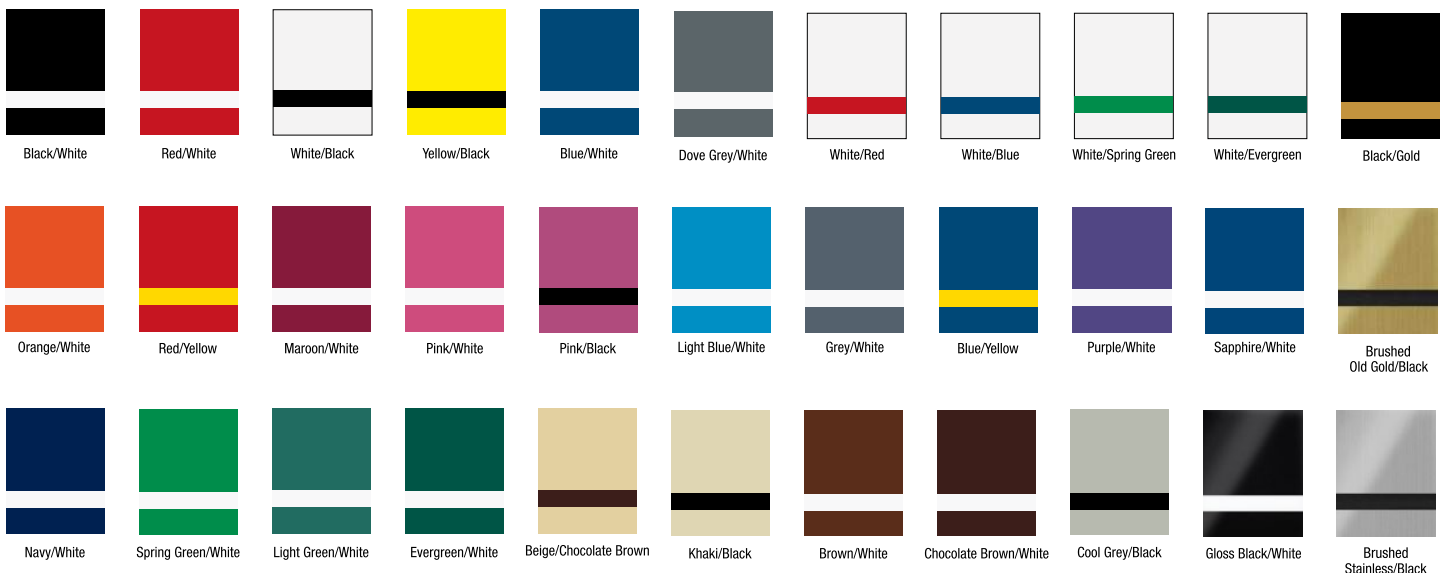

ADA COLORS

(Raised) (Background)
Applique & Substrate colors

Engraved Wall Signs - Indoor & Outdoor

Red / White

Sky Blue / White

Yellow / Black

Brushed Gold/ Black

Orange/White

Red/ White with Beveled Edges

Custom sizes also available
Call or email for price quote

White / Black

White / Sky Blue

White / Red

Brushed Silver / Black

Pat. Blue / White

ML1200 - 1" x 3"	ML1210 - 4" x 8"
ML1201 - 2" x 4"	ML1211 - 4" x 10"
ML1202 - 2" x 8"	ML1212 - 4" x 12"
ML1203 - 2" x 10"	ML1213 - 6" x 6"
ML1204 - 2" x 12"	ML1214 - 6" x 8"
ML1205 - 3" x 8"	ML1215 - 6" x 10"
ML1206 - 3" x 10"	ML1216 - 8" x 8"
ML1207 - 3" x 12"	ML1217 - 8" x 10"
ML1208 - 3" x 14"	ML1218 - 9" x 12"
ML1209 - 4" x 6"	ML1219 - 12" x 15"

Custom sizes available

Comes with your choice of Straight or Beveled edges, or Rounded Corners

Color Swatch for Plastic Signs

Black Brass Name Tag with Gold Border

ML600 2-7/8" x 3"

Rectangle Black Brass Name Tag with Gold Border and Holes