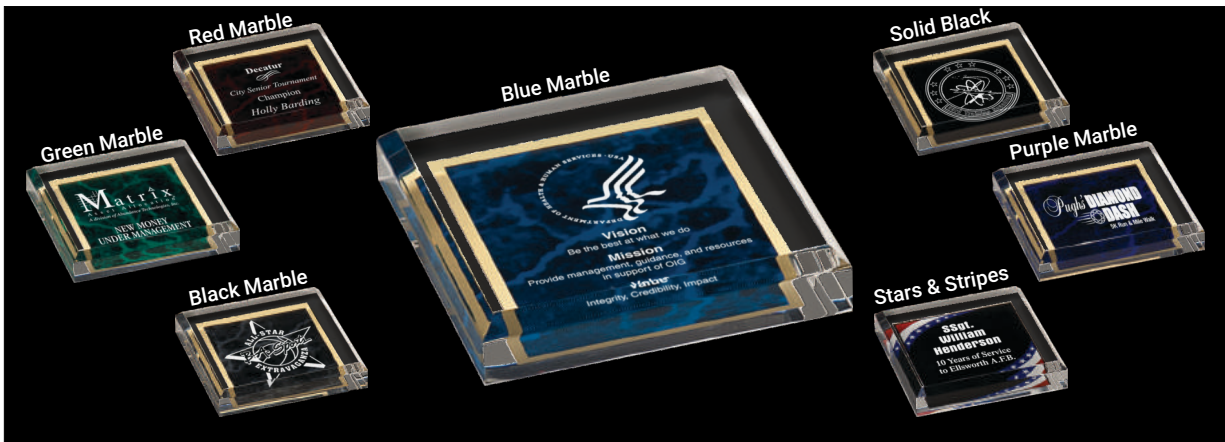

Marbleized Acrylic Paperweight
3-3/4" x 3-3/4"