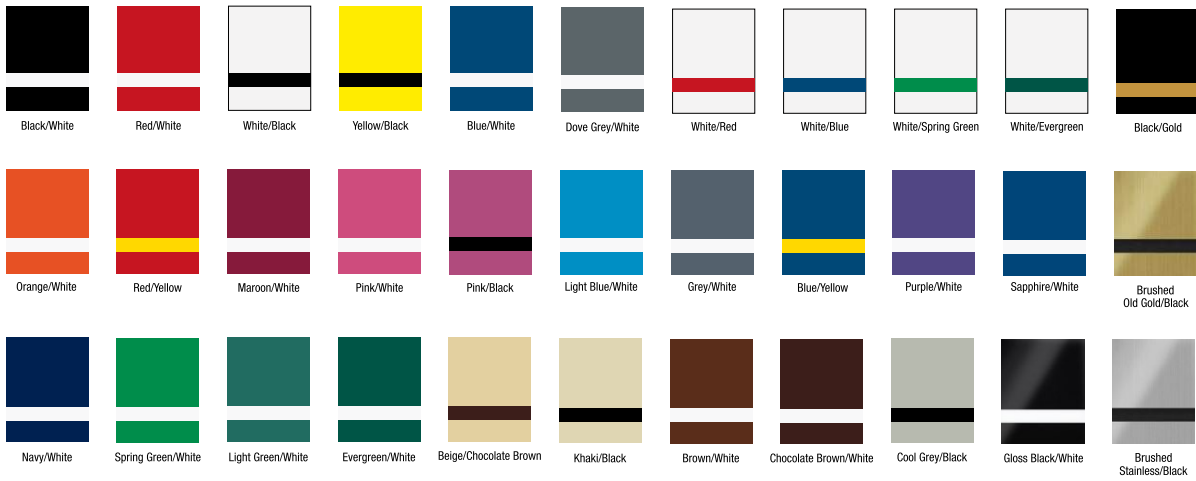

ADA COLORS

(Raised) (Background)
Applique & Substrate colors

Engraved Wall Signs - Indoor & Outdoor

Red / White

Sky Blue / White

Yellow / Black

Brushed Gold/ Black

Orange/White

ML410 1-1/2" x 3"
ML408 1" x 3"

Slip-on Pocket Badge
with Engraved Plastic Tag
Square Corners no Bevel

Custom sizes available

ML406 1-1/16" x 2-7/8"

Color Swatch for Plastic Badges

Stainless Steel Badges - Lifetime Badges